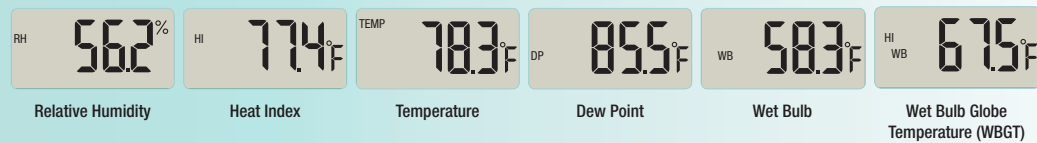

## RH25 Heat Index Psychrometer

Extech's pocket-sized Heat Index Psychrometer Pen easily monitors Heat Index during hot humid days to prevent heat stroke during outdoor activities, sporting events or, indoor workplace. Its pen-sized design makes it convenient to fit into your pocket and carry it wherever you go!

### Features

- Heat Index measures how hot it feels when Humidity is combined with temperature, air movement, and radiant heat. Wet Bulb Globe Temperature (WBGT) considers the effects of temperature, humidity, and direct or radiant sunlight
- Built-in multiparameter sensor measures Heat Index, WBGT, Humidity, Ambient Temperature, Temperature, Dew Point and Wet Bulb
- User Programmable Heat Index/WBGT alarm
- Min/Max/Average
- Data Hold
- Auto power off with disable
- Complete with CR2032 battery

Specifications	Range	Resolution	Basic Accuracy
Temperature	-4 to 122°F (-20 to 50°C)	0.1°F/°C	±1°F/0.6°C
Relative Humidity	0 to 99.9%RH	0.1%RH	±3%RH
Wet Bulb	-4 to 122°F (-20 to 50°C)	0.1°F/°C	
Dew Point	-108.4 to 122°F (-78 to 50°C)	0.1°F/°C	
Heat Index	-50.8 to 401°F (-46 to 205°C)	0.1°F/°C	
WBGT	-13 to 130°F (-25 to 54.5°C)	0.1°F/°C	
Dimensions	5.5x1.4x0.7" (140x35x18mm)		
Weight	1.8oz (50g)		